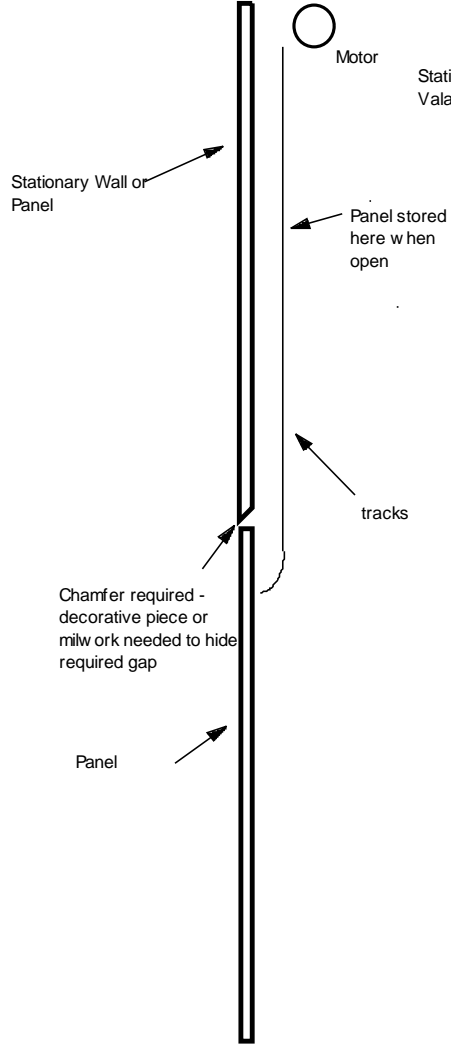

Single Panel Automatic Cabinet Doors

SINGLE PANEL DOOR MOVING STRAIGHT UP AND DOWN

Model : Single Panel Straight

SINGLE PANEL DOOR AND WALL IN ONE PLANE. THE PANEL TILTS DURING TRAVEL AND CLOSES FLUSH.

Model : Single Panel Closed flush

SINGLE PANEL DOOR MOVING STRAIGHT UP AND DOWN WITH OPEN AREA ABOVE

Model : Single Panel Straight Open