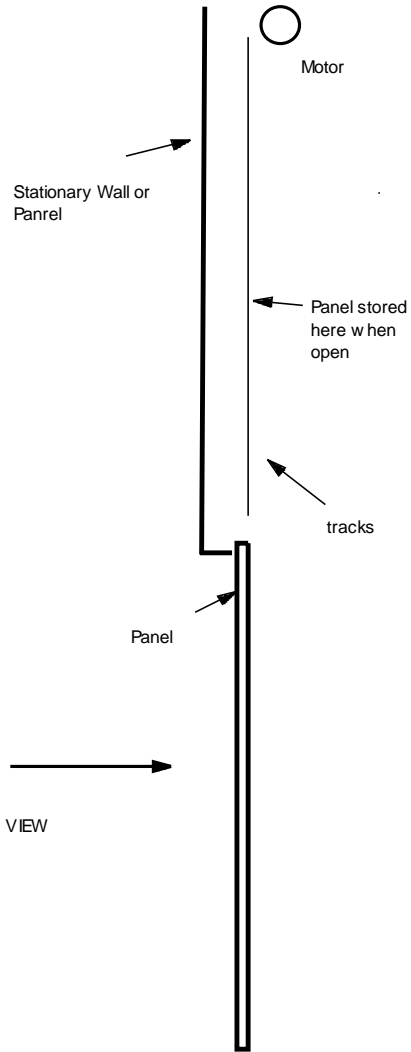

Single Panel Automatic Cabinet Doors

SINGLE PANEL DOOR MOVING STRAIGHT UP AND DOWN

Model : Single Panel Straight

SINGLE PANEL DOOR AND WALL IN ONE PLANE. THE PANEL TILTS DURING TRAVEL AND CLOSES FLUSH.

Model : Single Panel Closed flush

SINGLE PANEL DOOR MOVING STRAIGHT UP AND DOWN WITH OPEN AREA ABOVE

Model : Single Panel Straight Open